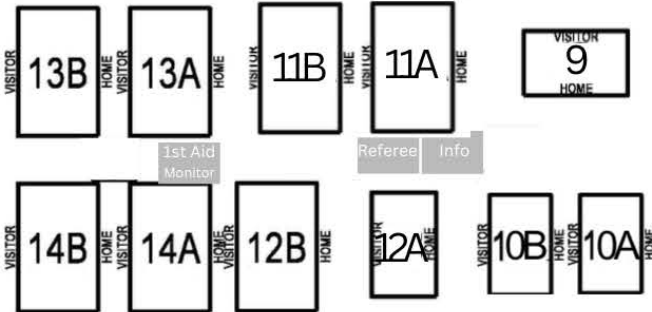

PARKING AREA "A"

RESTROOMS  
MAIN OPERATIONS

# Islands Best Tournament

December 29 - 31, 2023

- \* THE HOME TEAM WILL BE THE FIRST OR TOP TEAM LISTED ON THE GAME SCHEDULE
- \* TEAM SUPPORTERS SHALL BE SITUATED ON THE SAME SIDE OF THE FIELD AS THE TEAM. NO CLOSER THAN 6 YARDS FROM THE TOUCH LINES.
- \* PARKING RESTRICTIONS WILL BE ENFORCED DURING TOURNAMENT HOURS
- \* YIELD TO MEDICAL STAFF
- \* NO PETS ALLOWED

AMERICAN YOUTH SOCCER ORGANIZATION  
SECTION 7 HAWAII

Area 7E

FIELD MAP

ENTRY ROAD

5  
MPH

WAIPIO PENINSULA  
SOCCER COMPLEX  
ENTRANCE/EXIT